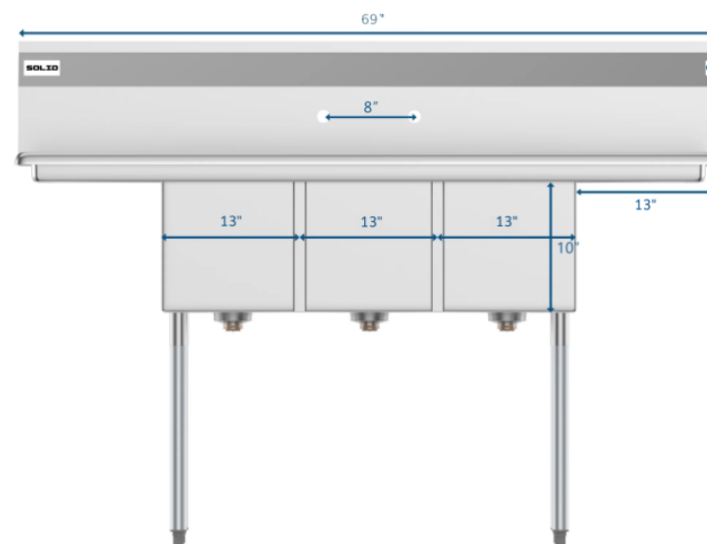

SOLID

Specs	
Features	NSF Listed
Length	69 inches
Width	17 inches
Height	14 inches
Bowl Depth	10 inches
Bowl Front to Back	13 inches
Bowl Left to Right	13 inches
Basket Drain Size	3 1/2 inches
Stainless Steel Type	304
Gauge	18

SOLID

SPECS	
Quantity	1/Each
Shipping Weight	14.51 lb.
Length	17 Inches
Width	15 Inches
Height	13 1/2 Inches
Bowl Depth	5 1/2 Inches
Bowl Front to Back	10 Inches
Bowl Left to Right	14 Inches
Faucet Centers	4 Inches
Features	Faucet Included NSF Listed Side Splashes
Flow Rate	2 GPM
Gauge	20 Gauge
Installation Type	Wall Mounted
Material	Stainless Steel
Number of Compartments	1 Compartments
Number of Faucets	1
Stainless Steel Type	Type 304
Type	Hand Sinks

SOLID

Specs	
Features	NSF Listed
Length	96 inches
Width	21 inches
Height	44 inches
Bowl Depth	10 inches
Bowl Front to Back	13 inches
Bowl Left to Right	13 inches
Basket Drain Size	3 1/2 inches
Stainless Steel Type	304
Gauge	18
Hand Sink	13"x13"x9"