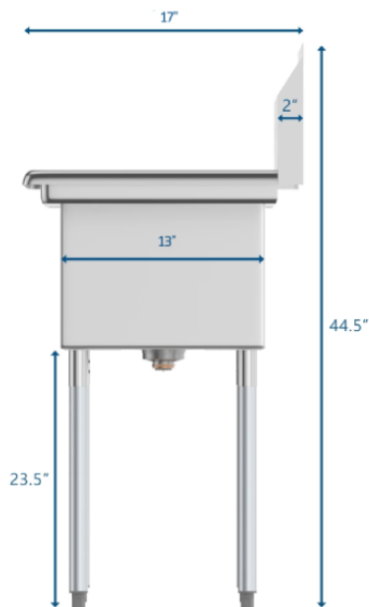

SOLID

Specs	
Features	NSF Listed
Length	69 inches
Width	17 inches
Height	14 inches
Bowl Depth	10 inches
Bowl Front to Back	13 inches
Bowl Left to Right	13 inches
Basket Drain Size	3 1/2 inches
Stainless Steel Type	304
Gauge	18

SOLID

SPECS	
Quantity	1/Each
Shipping Weight	14.51 lb.
Length	17 Inches
Width	15 Inches
Height	13 1/2 Inches
Bowl Depth	5 1/2 Inches
Bowl Front to Back	10 Inches
Bowl Left to Right	14 Inches
Faucet Centers	4 Inches
Features	Faucet Included NSF Listed Side Splashes
Flow Rate	2 GPM
Gauge	20 Gauge
Installation Type	Wall Mounted
Material	Stainless Steel
Number of Compartments	1 Compartments
Number of Faucets	1
Stainless Steel Type	Type 304
Type	Hand Sinks

SOLID

Specs	
Features	NSF Listed
Length	96 inches
Width	21 inches
Height	44 inches
Bowl Depth	10 inches
Bowl Front to Back	13 inches
Bowl Left to Right	13 inches
Basket Drain Size	3 1/2 inches
Stainless Steel Type	304
Gauge	18
Hand Sink	13"x13"x9"